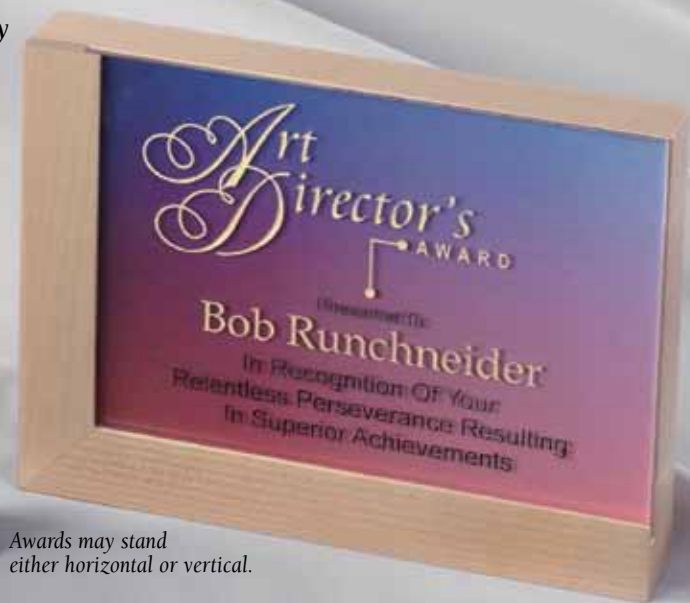

INTERNATIONAL MAPLE SERIES

“L” Style International Maple Awards

Multi-dimensional stand-up awards provide great flexibility in creating the recognition of excellence. Designed for either portrait or landscape applications. Hand crafted from solid maple in either natural (M) or rich espresso (E) finishes.

Awards may stand either horizontal or vertical.

	SIZE	FOR INSERT
QG122AP-*	4 3/4" x 6 3/4"	4" x 6"
QG122BP-*	5 3/4" x 7 3/4"	5" x 7"
QG122CP-*	6 3/4" x 8 3/4"	6" x 8"

Includes digital print or photograph with glass insert and metallic plate.